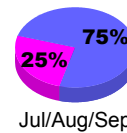

Membership Results
2010-2011

Membership
2009-2010

Month	Net Memb Goal	Actual New Memb	Actual Dropped Memb	Gain/Loss of Memb	Gain/Loss of Memb
Jul/Aug/Sep	30	147	-220	-73	6
Oct/Nov/Dec	-30	225	-237	-12	-172
Jan/Feb/Mar	60	328	-139	189	209
Apr/May/June	-25	272	-498	-226	39
Totals	35	972	-1094	-122	82

Membership Results 2010-2011

Goal, New, Dropped, Gain/Loss

Comparison of Membership Gain/Loss

Current Year Compared to the Previous Year

Gender Comparison 2010-2011

Jul/Aug/Sep

Oct/Nov/Dec

Jan/Feb/Mar

Apr/May/June

Male

Female