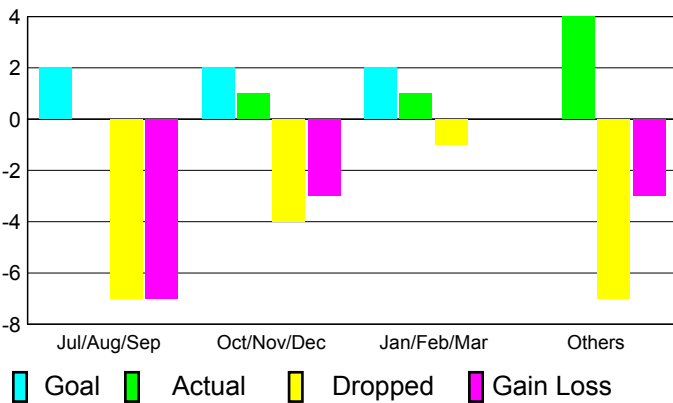

2010-2011 GMT Reports for District (or Undistricted) **District 354 C**

GMT: **KWANG-SOO JANG**

Location: **REPUBLIC OF KOREA**

GMT CA: **5**

CLUBS

Club Results
2010-2011

Clubs
2009-2010

Month	New Club Goal	Actual New Clubs	Actual Dropped Clubs	Gain/Loss of Clubs	Gain/Loss of Clubs
Jul/Aug/Sep	2	0	-7	-7	2
Oct/Nov/Dec	2	1	-4	-3	1
Jan/Feb/Mar	2	1	-1	0	2
Apr/May/June	0	4	-7	-3	3
Totals	6	6	-19	-13	8

Club Results 2010-2011

Goal, New, Dropped, Gain/Loss

Comparison of Club Gain/Loss

Current Year Compared to the Previous Year

YTD Status Quo Clubs 2010-2011

Status Quo Clubs Compared to Status Quo Members

MEMBERSHIP

Membership Results
2010-2011

Membership
2009-2010

Month	Net Memb Goal	Actual New Memb	Actual Dropped Memb	Gain/Loss of Memb	Gain/Loss of Memb
Jul/Aug/Sep	30	147	-220	-73	6
Oct/Nov/Dec	-30	225	-237	-12	-172
Jan/Feb/Mar	60	328	-139	189	209
Apr/May/June	-25	272	-498	-226	39
Totals	35	972	-1094	-122	82