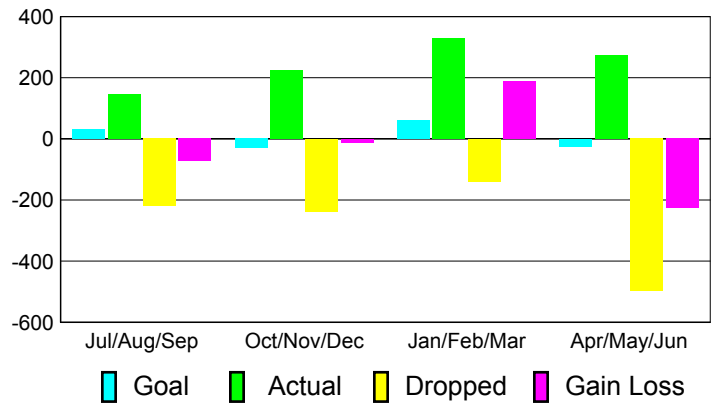

Membership Results 2010-2011

Goal, New, Dropped, Gain/Loss

Comparison of Membership Gain/Loss

Current Year Compared to the Previous Year