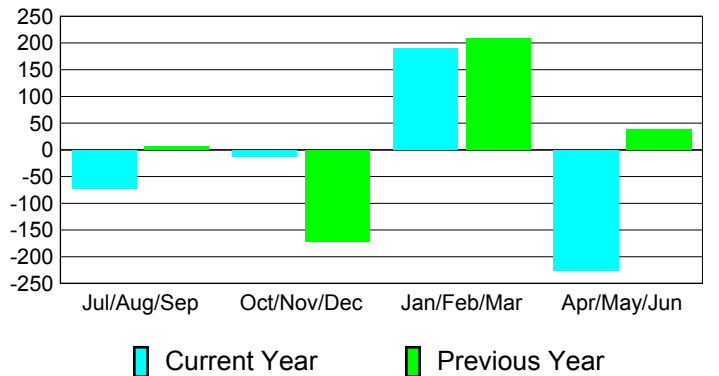

Membership Results
2010-2011

Membership
2009-2010

Month	Net Memb Goal	Actual New Memb	Actual Dropped Memb	Gain/Loss of Memb	Gain/Loss of Memb
Jul/Aug/Sep	30	147	-220	-73	6
Oct/Nov/Dec	-30	225	-237	-12	-172
Jan/Feb/Mar	60	328	-139	189	209
Apr/May/June	-25	272	-498	-226	39
Totals	35	972	-1094	-122	82

Membership Results 2010-2011

Goal, New, Dropped, Gain/Loss

Comparison of Membership Gain/Loss

Current Year Compared to the Previous Year

Gender Comparison 2010-2011

Jul/Aug/Sep

Oct/Nov/Dec

Jan/Feb/Mar

Apr/May/June

Male

Female