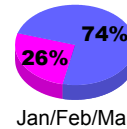

Membership Results
2010-2011

Membership
2009-2010

Month	Net Memb Goal	Actual New Memb	Actual Dropped Memb	Gain/Loss of Memb	Gain/Loss of Memb
Jul/Aug/Sep	30	147	-220	-73	6
Oct/Nov/Dec	-30	225	-237	-12	-172
Jan/Feb/Mar	60	328	-139	189	209
Apr/May/June	-25	272	-498	-226	39
Totals	35	972	-1094	-122	82

Membership Results 2010-2011

Goal, New, Dropped, Gain/Loss

Comparison of Membership Gain/Loss

Current Year Compared to the Previous Year

Gender Comparison 2010-2011

Jul/Aug/Sep

Oct/Nov/Dec

Jan/Feb/Mar

Apr/May/June

Male

Female