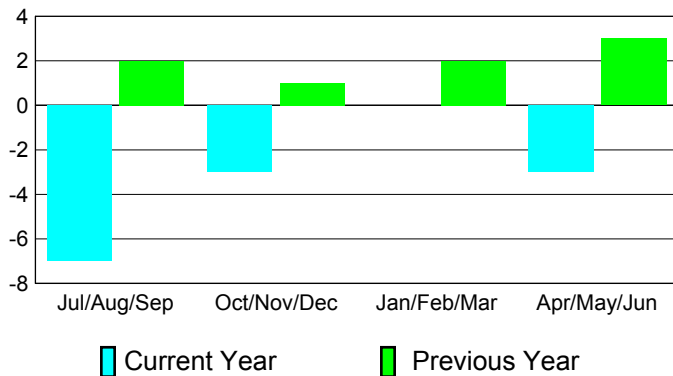

2010-2011 GMT Reports for District (or Undistricted) **District 354 C**

GMT: **KWANG-SOO JANG**

Location: **REPUBLIC OF KOREA**

GMT CA: **5**

CLUBS

Club Results
2010-2011

Clubs
2009-2010

Month	New Club Goal	Actual New Clubs	Actual Dropped Clubs	Gain/Loss of Clubs	Gain/Loss of Clubs
Jul/Aug/Sep	2	0	-7	-7	2
Oct/Nov/Dec	2	1	-4	-3	1
Jan/Feb/Mar	2	1	-1	0	2
Apr/May/June	0	4	-7	-3	3
Totals	6	6	-19	-13	8

Club Results 2010-2011

Goal, New, Dropped, Gain/Loss

Comparison of Club Gain/Loss

Current Year Compared to the Previous Year

YTD Status Quo Clubs 2010-2011

Status Quo Clubs Compared to Status Quo Members

MEMBERSHIP