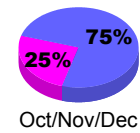

Membership Results
2010-2011

Membership
2009-2010

Month	Net Memb Goal	Actual New Memb	Actual Dropped Memb	Gain/Loss of Memb	Gain/Loss of Memb
Jul/Aug/Sep	30	147	-220	-73	6
Oct/Nov/Dec	-30	225	-237	-12	-172
Jan/Feb/Mar	60	328	-139	189	209
Apr/May/June	-25	272	-498	-226	39
Totals	35	972	-1094	-122	82

Membership Results 2010-2011

Goal, New, Dropped, Gain/Loss

Comparison of Membership Gain/Loss

Current Year Compared to the Previous Year

Gender Comparison 2010-2011

Jul/Aug/Sep

Oct/Nov/Dec

Jan/Feb/Mar

Apr/May/June

Male

Female