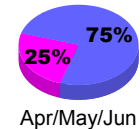

Membership Results
2010-2011

Membership
2009-2010

Month	Net Memb Goal	Actual New Memb	Actual Dropped Memb	Gain/Loss of Memb	Gain/Loss of Memb
Jul/Aug/Sep	30	147	-220	-73	6
Oct/Nov/Dec	-30	225	-237	-12	-172
Jan/Feb/Mar	60	328	-139	189	209
Apr/May/June	-25	272	-498	-226	39
Totals	35	972	-1094	-122	82

Membership Results 2010-2011

Goal, New, Dropped, Gain/Loss

Comparison of Membership Gain/Loss

Current Year Compared to the Previous Year

Gender Comparison 2010-2011

Jul/Aug/Sep

Oct/Nov/Dec

Jan/Feb/Mar

Apr/May/June

Male

Female